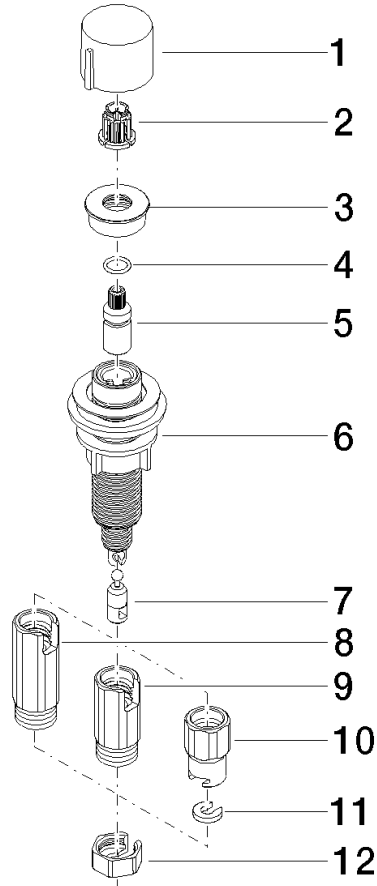

Strainer waste with control handle - Durabron (23kt Gold)

ELIO

10 712 970

- control for single basin
- including adapter for Bowden cable

Fits ELIO, ENO, MEM, META SQUARE, SYNC and TARA ULTRA

Fits: ELIO, MEM, ENO, SYNC, TARA ULTRA, META SQUARE

	Durabron (23kt Gold)	10 712 970-09
	Chrome	10 712 970-00
	Brushed Platinum	10 712 970-06
	Platinum	10 712 970-08
	Dark Chrome	10 712 970-19
	Brushed Durabron (23kt Gold)	10 712 970-28
	Matte Black	10 712 970-33
	Brushed Champagne (22kt Gold)	10 712 970-46
	Champagne (22kt Gold)	10 712 970-47
	Brushed Chrome	10 712 970-93
	Brushed Dark Platinum	10 712 970-99

10 712 970

mm [inches]

10 712 970

Parts for other finishes can be found here: [Chrome](#)

Spare parts list

No.	Item Number	Name	Quantity used	Delivery time
1	09 20 97 030-09	handle	1	40
2	90 12 12 002 00 90	fixing cap	1	2
3	09 27 87 011-09	rosette	1	40
4	09 14 10 042 90	seal	1	2
5	09 29 06 087-09	spindle	1	-
Spare part can no longer be ordered, please order the replacement item				
6	04 30 01 029 00 90	adaptor	1	2
7	09 24 03 175 90	adaptor	1	2
8	09 11 10 073-07	connection	1	30
9	09 11 10 074-07	connection	1	30
10	09 11 10 079-07	connection	1	30
11	09 30 11 087 90	disc	1	2
12	09 23 30 024-07	nut	1	30